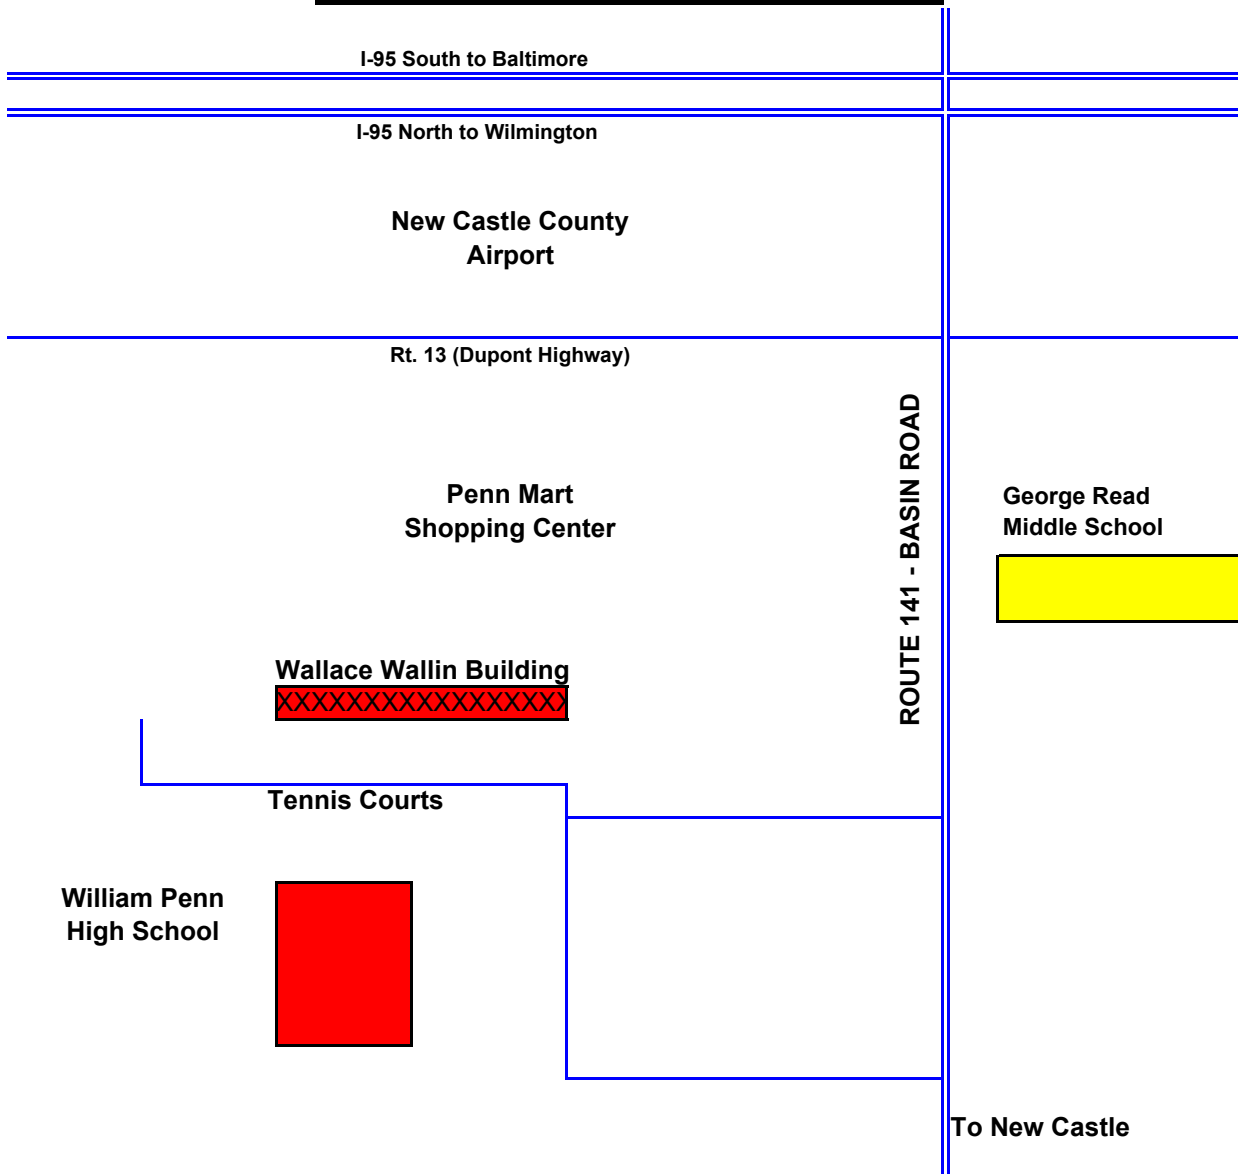

Directions to Wallace Wallin

Directions to Wallace Wallin from I-95

Take I-95 South or North to Rt. 141 South-Exit towards New Castle and Dover.

Stay on 141 South. Go over Rt.13 (Dupont Highway)

You will pass:

- * Penn Mart Shopping Center on the right
- * George Read Middle School on the left

Less than 1/4 mile on your right, turn into the driveway for William Penn High School.

Bear right, away from main building toward tennis courts.

Follow driveway around tennis courts to Wallace Wallin (small one story brick building on the right)

From South on Rt. 9 (New Castle Avenue)

Make a right onto Rt. 141 (Basin Road). Make left at the second light into William Penn High School. Then follow directions above.

From North on Rt. 9 (New Castle Avenue)

Make a left onto Rt. 141 (Basin Road). Make left at the second light into William Penn High School. Then follow directions above.

If you need assistance, please call **(302) 323-2784**.